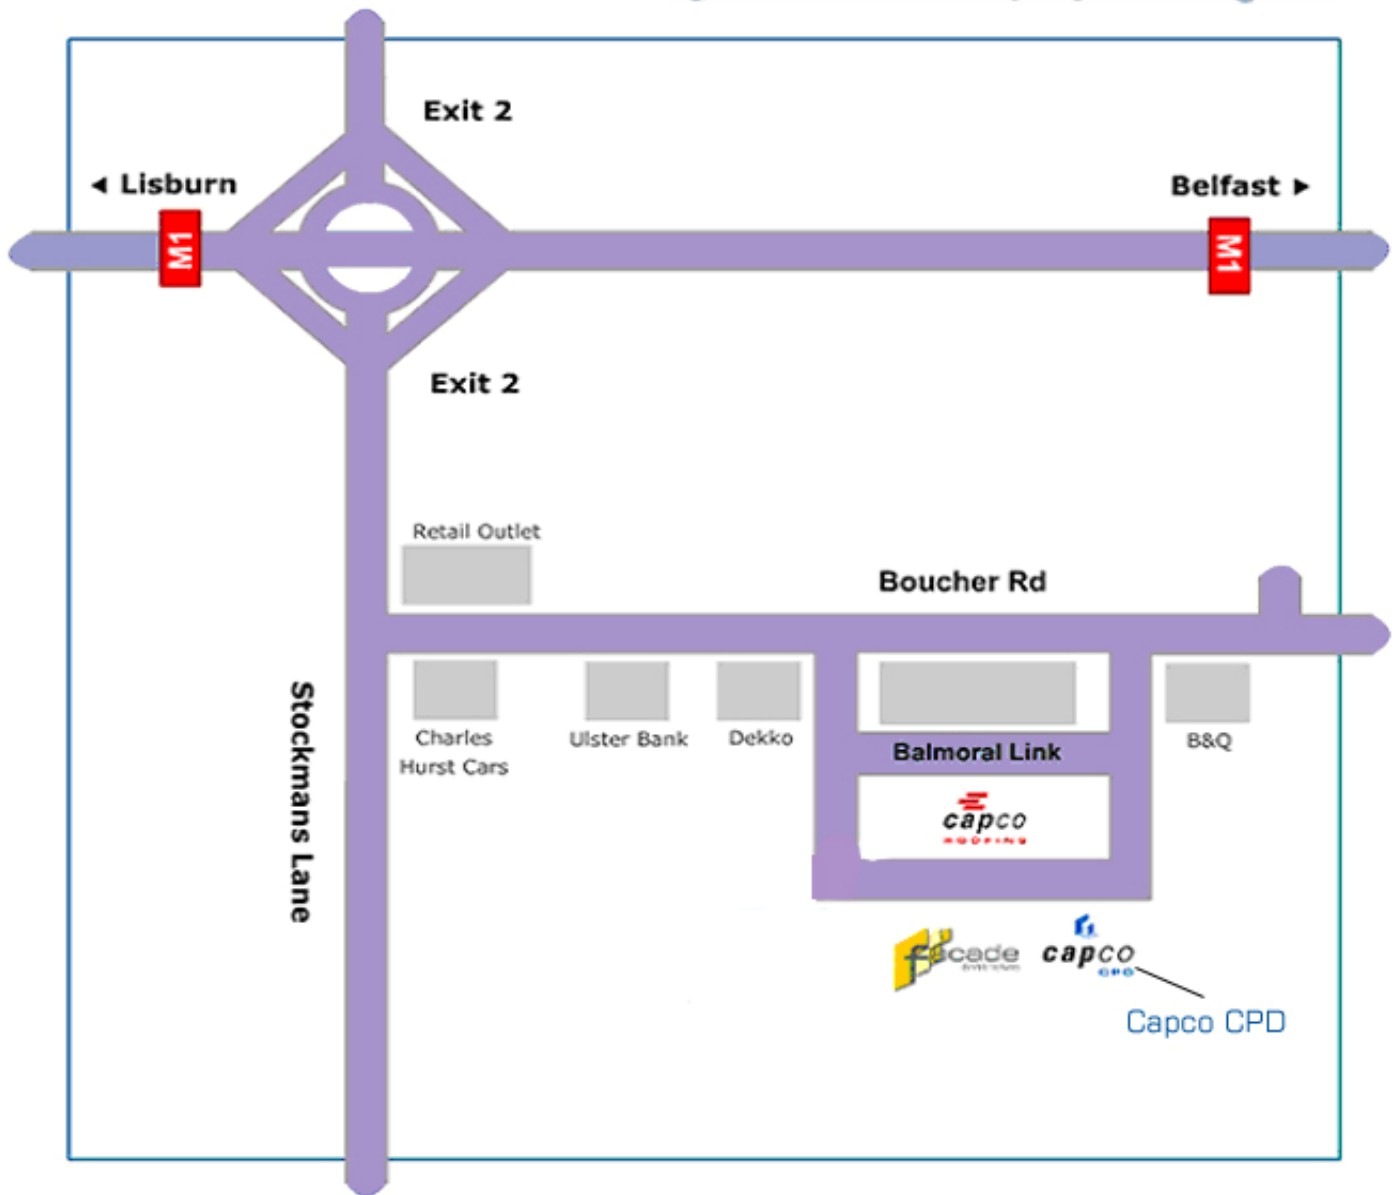

Tel: (+44 28) 9038 0060 Fax: (+44 28) 9038 0066