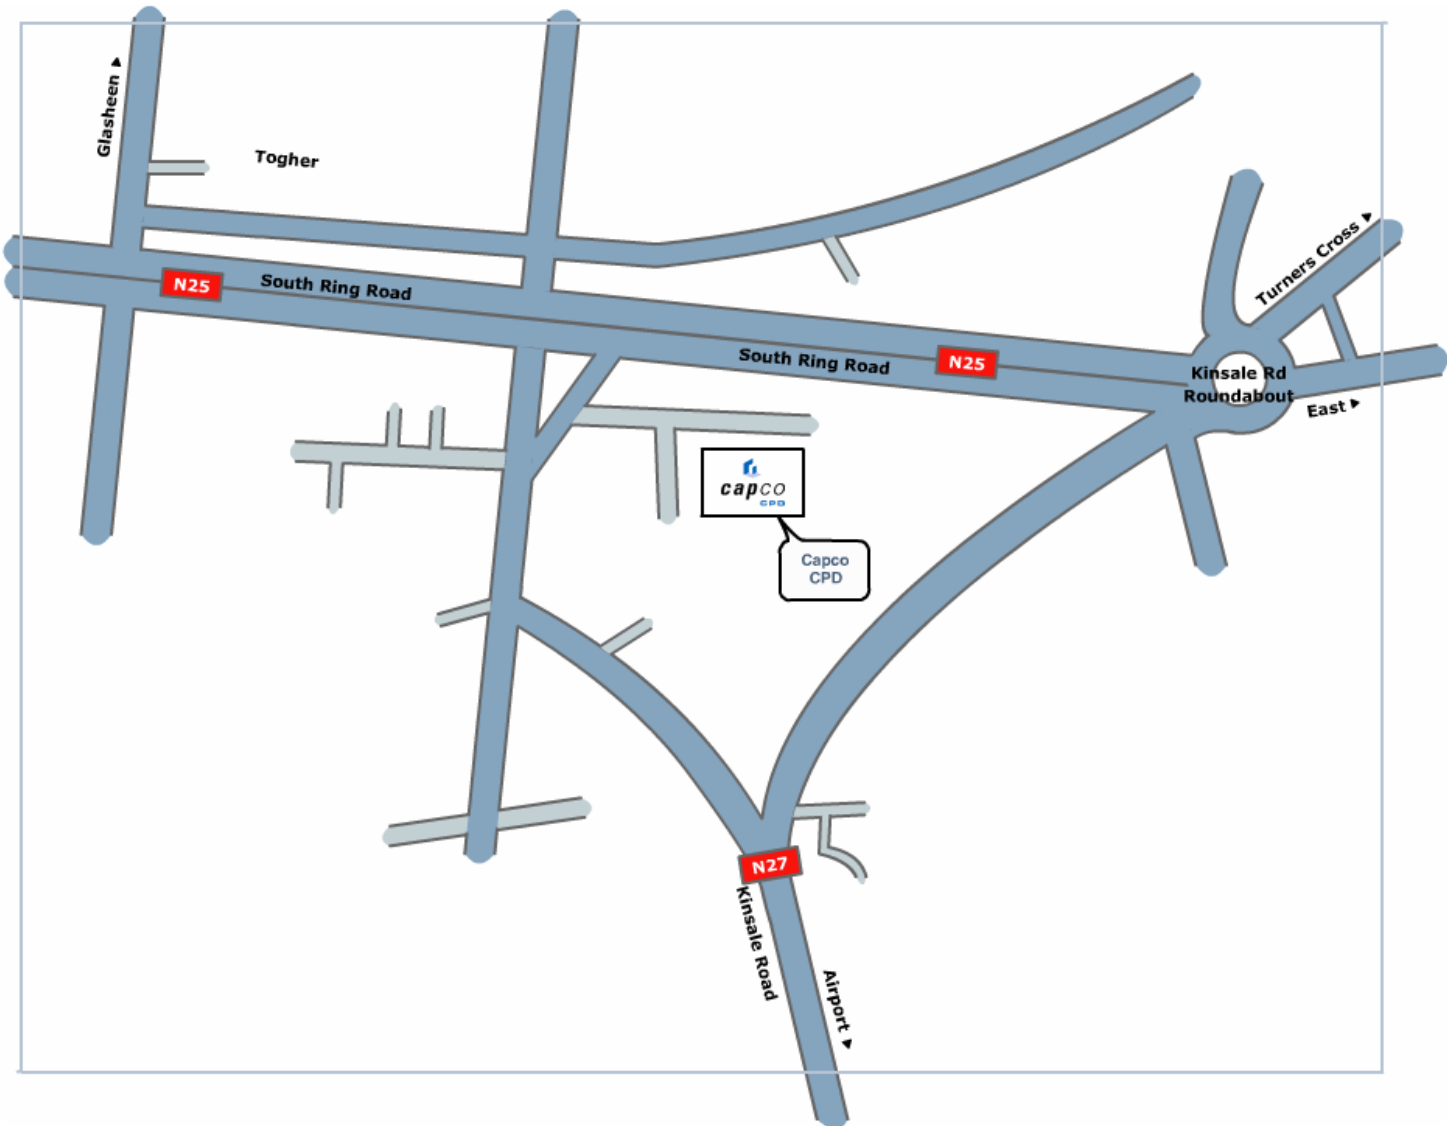

Cork Location Map

CapcoCPD,
Unit PD2,
Togher Industrial Estate,
Togher, Cork.
Republic of Ireland.

By Road

Travelling from the East Cork direction:

Take the N25 towards the Kinsale Roundabout, go straight across towards West Cork on the South Link Road, take the first slip road signposted to Togher then the first sharp left.

We are 300m on the right hand side.

Travelling from West Cork direction:

Take the N25 towards East Cork, take the Togher turn off, at the top turn left then at the roundabout go around as if you are coming back on yourself, go over bridge then take the first left at the roundabout and then the first road on the right. We are 300m on the right hand side.

From Limerick/Cork City:

Proceed through the city following the signs (N20/N27) for the Airport. This will lead you to the Kinsale Roundabout. At the roundabout follow signs to West Cork, take the first slip road on the left signposted Togher, then the first sharp left.

We are 300m on the right hand side.

From South Cork Area:

Follow signs for Airport, this will lead towards the Kinsale Roundabout (N27), take the slip road towards West Cork, then the first slip road on the left signposted Togher then the first sharp left.